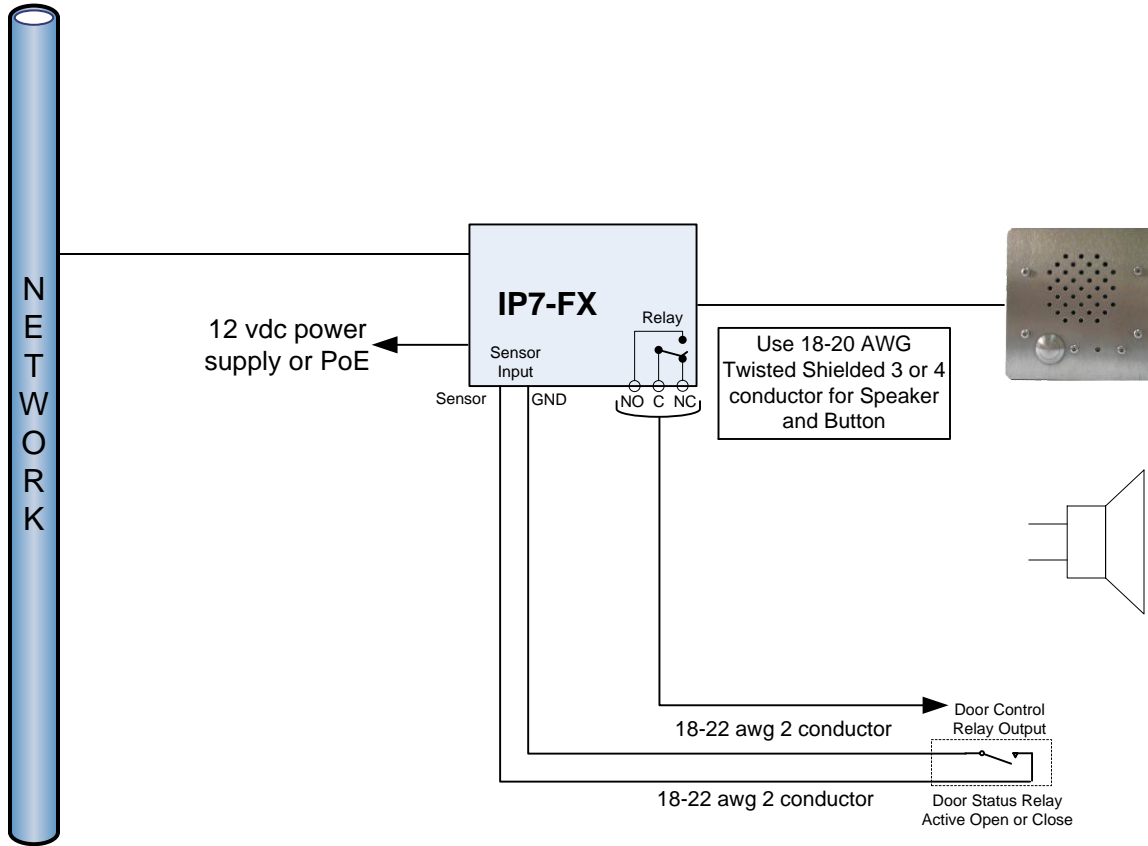

IP7 Products for Half-Duplex Applications

IP7-FX – Half Duplex Single Transducer mode (Speaker operates both as a speaker and microphone). Pair with **PNL-CIS4** Indoor/Outdoor Vandal Proof Call Panel

Or an 8 Ohm speaker

IP7 Products for Half or Full Duplex Applications

Full Duplex audio is software configurable and can be turned off for applications that require half duplex audio