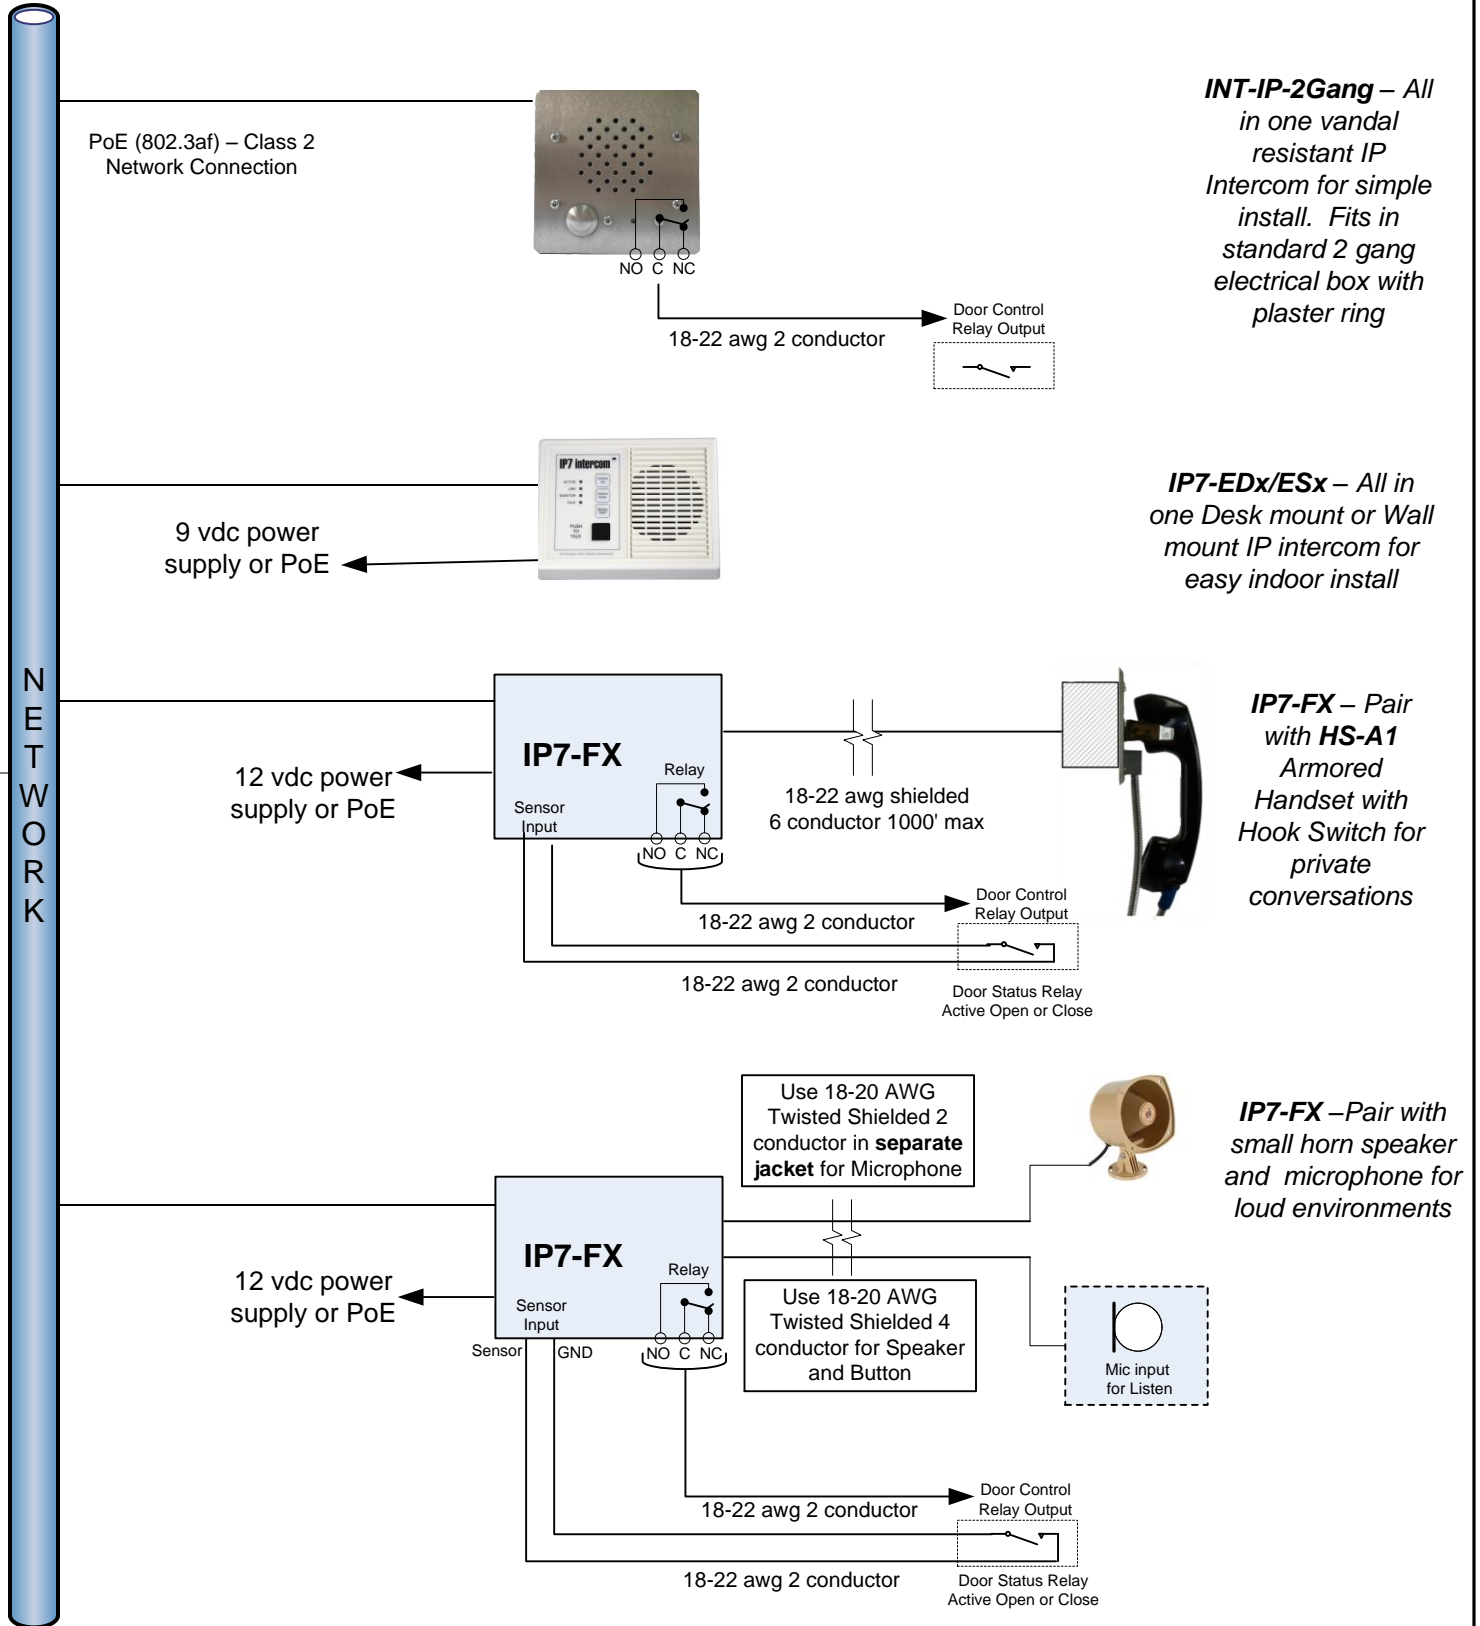

IP7 Products for Half-Duplex Applications

IP7-FX – Half Duplex Single Transducer mode (Speaker operates both as a speaker and microphone). Pair with **PNL-CIS4** Indoor/Outdoor Vandal Proof Call Panel

Or an 8 Ohm speaker

IP7 Products for Half or Full Duplex Applications

Full Duplex audio is software configurable and can be turned off for applications that require half duplex audio