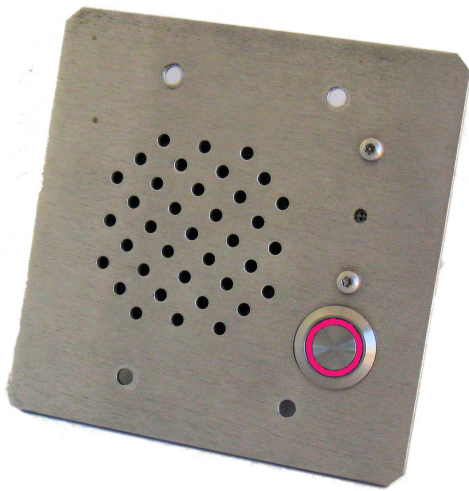

## Digital Acoustics INT-IP-2GANG Network Intercom

Indoor/Outdoor 2-gang PoE Full-duplex Intercom

- Full or half-duplex (user selectable)
- SIP and TalkMaster compliant
- Glowing LED push-to-call button
- On-board relay for door release
- Vandal Resistant
- Standard 2-gang electrical back box (2" deep)
- Indoor or Outdoor use
- Optional Surface mount boxes available

Digital Acoustics **INT-IP-2GANG** Network Intercom is a rugged, indoor/outdoor, vandal-resistant intercom for 2-way voice communications across a network or the internet.

The stainless steel panel is further reinforced with security mesh screen and water resistant components to stand up to the most demanding environments.

An on-board relay for door release or camera call-up, plus a bright LED ringed push-button, round out the features of this best-in-class intercom.

### CONSTRUCTION

**Faceplate** 12 gauge brushed stainless steel

**Speaker** 2.5" 8 Ohm, waterproof cone

**Microphone** Omnidirectional Electret, water resistant

**Call Button** Momentary (normally open) push-to-call with LED