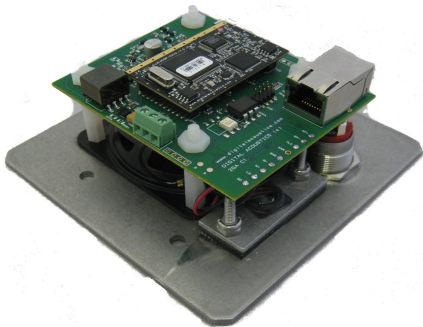

SKU: INT-IP-2GANG

## Digital Acoustics INT-IP-2GANG Network Intercom

Indoor/Outdoor 2-gang PoE Full-duplex Intercom

- Full or half-duplex (user selectable)
- SIP and TalkMaster compliant
- Glowing LED push-to-call button
- On-board relay for door release
- Vandal Resistant
- Standard 2-gang electrical back box (2" deep)
- Indoor or Outdoor use
- Optional Surface mount boxes available

Digital Acoustics **INT-IP-2GANG** Network Intercom is a rugged, indoor/outdoor, vandal-resistant intercom for 2-way voice communications across a network or the internet.

The stainless steel panel is further reinforced with security mesh screen and water resistant components to stand up to the most demanding environments.

### CONSTRUCTION

**Faceplate** 12 gauge brushed stainless steel

**Speaker** 2.5" 8 Ohm, waterproof cone

**Microphone** Omnidirectional Electret, water resistant

**Call Button** Momentary (normally open) push-to-call with LED